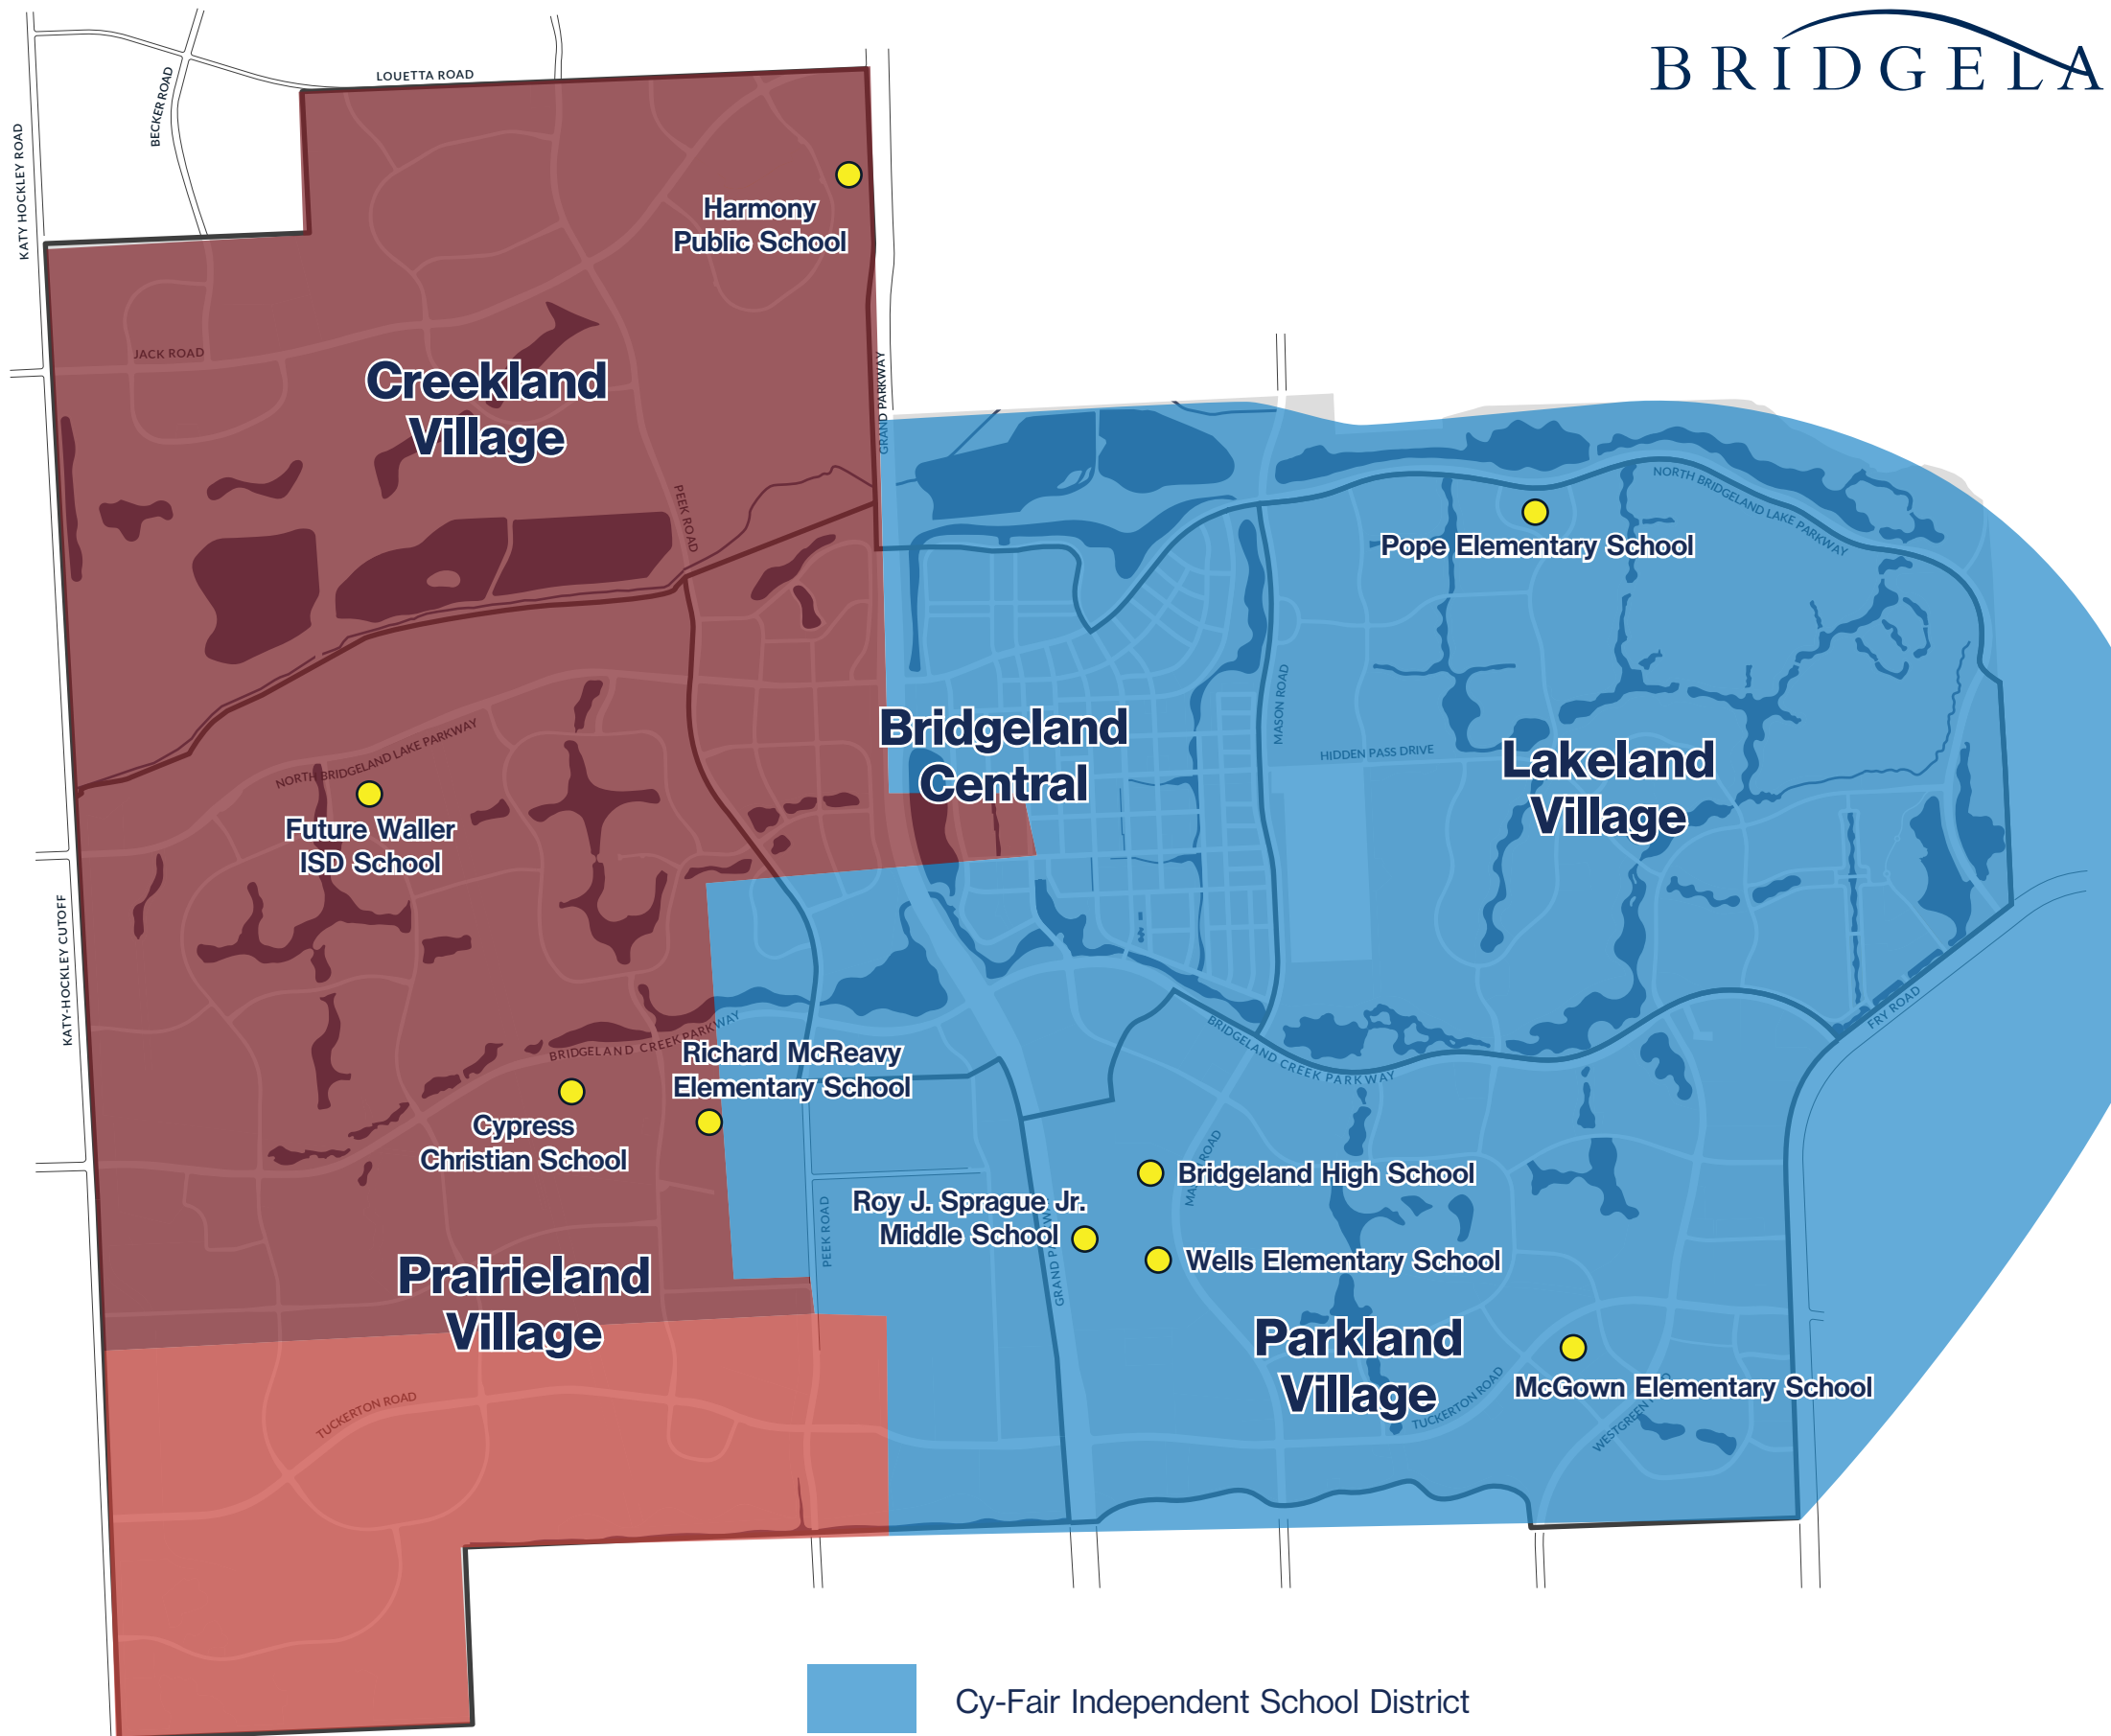

School District Map

BRIDGELAND®

- Blue square: Cy-Fair Independent School District
- Dark red square: Waller Independent School District
- Red square: Katy Independent School District