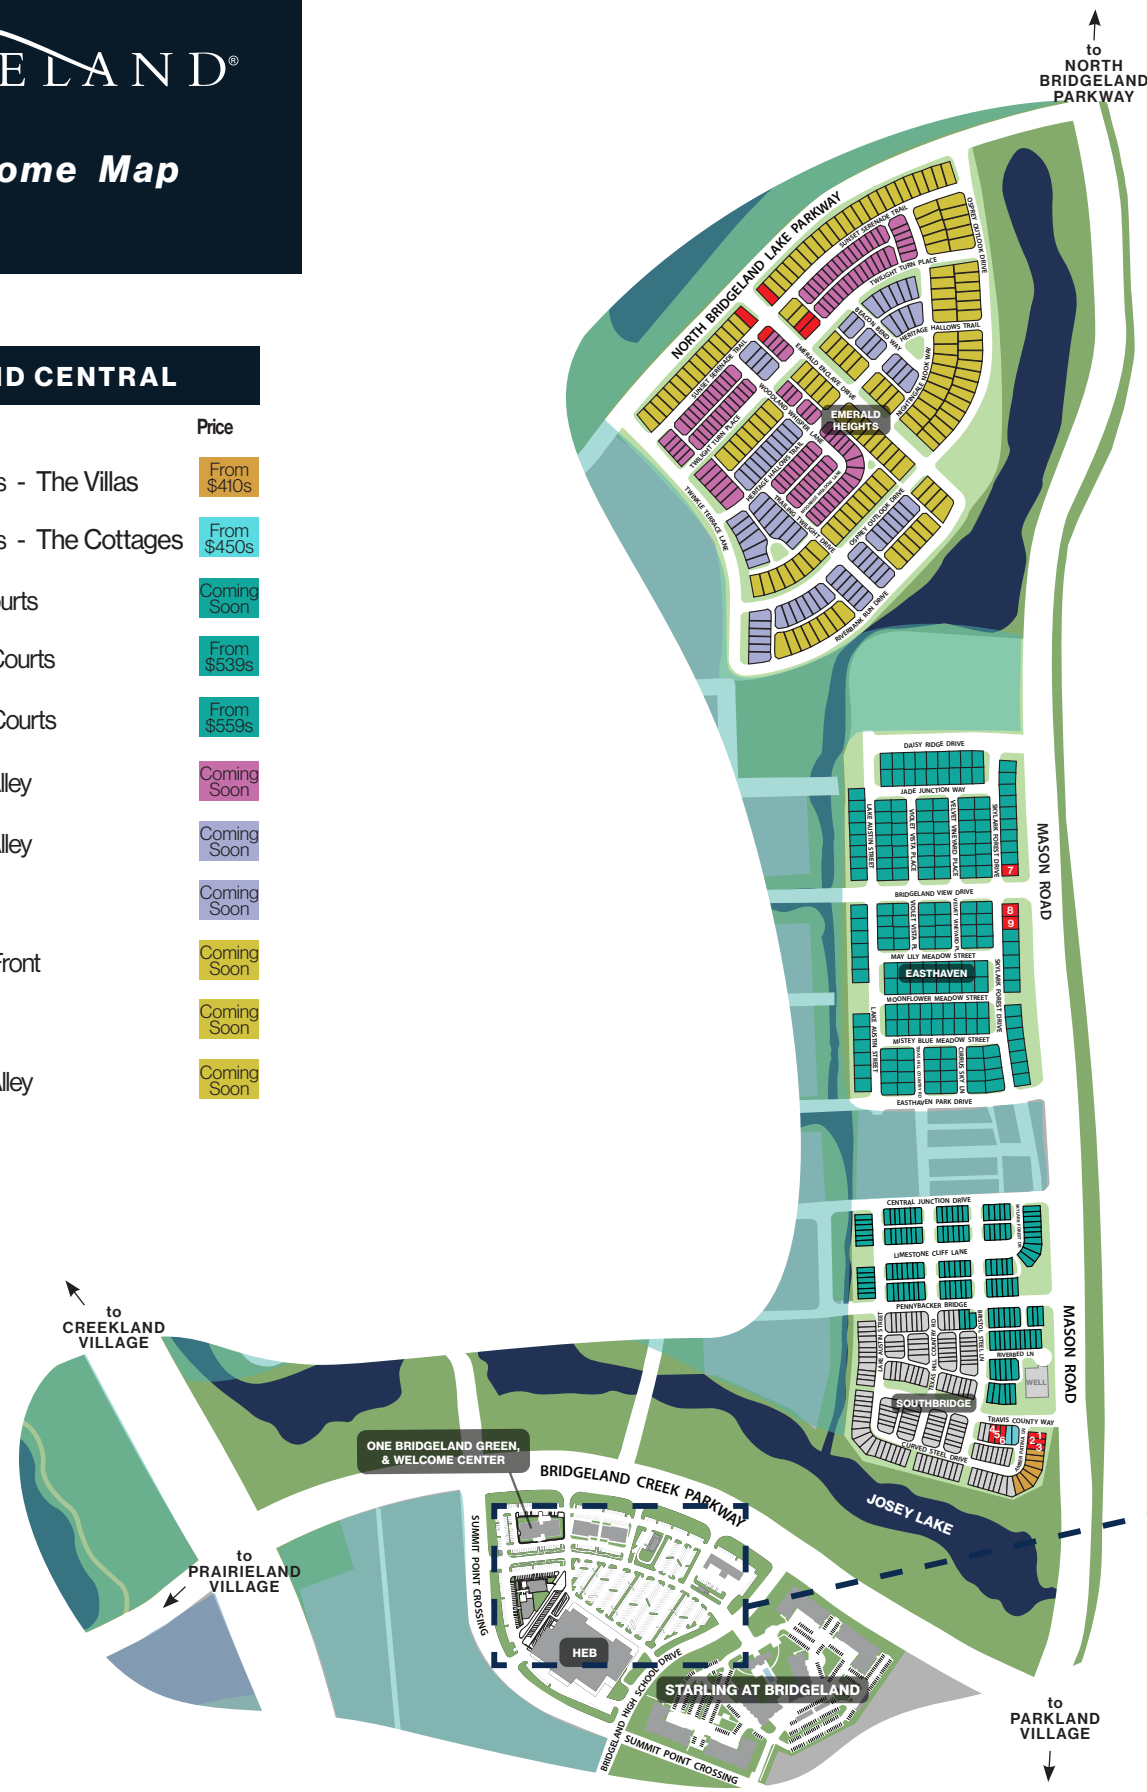

BRIDGELAND CENTRAL

Model	Builder	Price
1-3	Highland City Series - The Villas	From \$410s
4-6	Highland City Series - The Cottages	From \$450s
7	DRB Homes 55' Courts	Coming Soon
8	David Weekley 55' Courts	From \$539s
9	David Weekley 62' Courts	From \$559s
10	David Weekley 35' Alley	Coming Soon
11	David Weekley 42' Alley	Coming Soon
12	Perry Homes 42'	Coming Soon
13	David Weekley 50' Front	Coming Soon
14	Perry Homes 50'	Coming Soon
	David Weekley 50' Alley	Coming Soon

COMMERCIAL AREA DETAIL

BRIDGELAND®

MODEL HOME GUIDE

Bridgeland Central

BRIDGELAND®

20203 Bridgeland Creek Parkway
Suite 100
Cypress, Texas 77433
(281) 304-5588
(866) 232-0270
www.Bridgeland.com