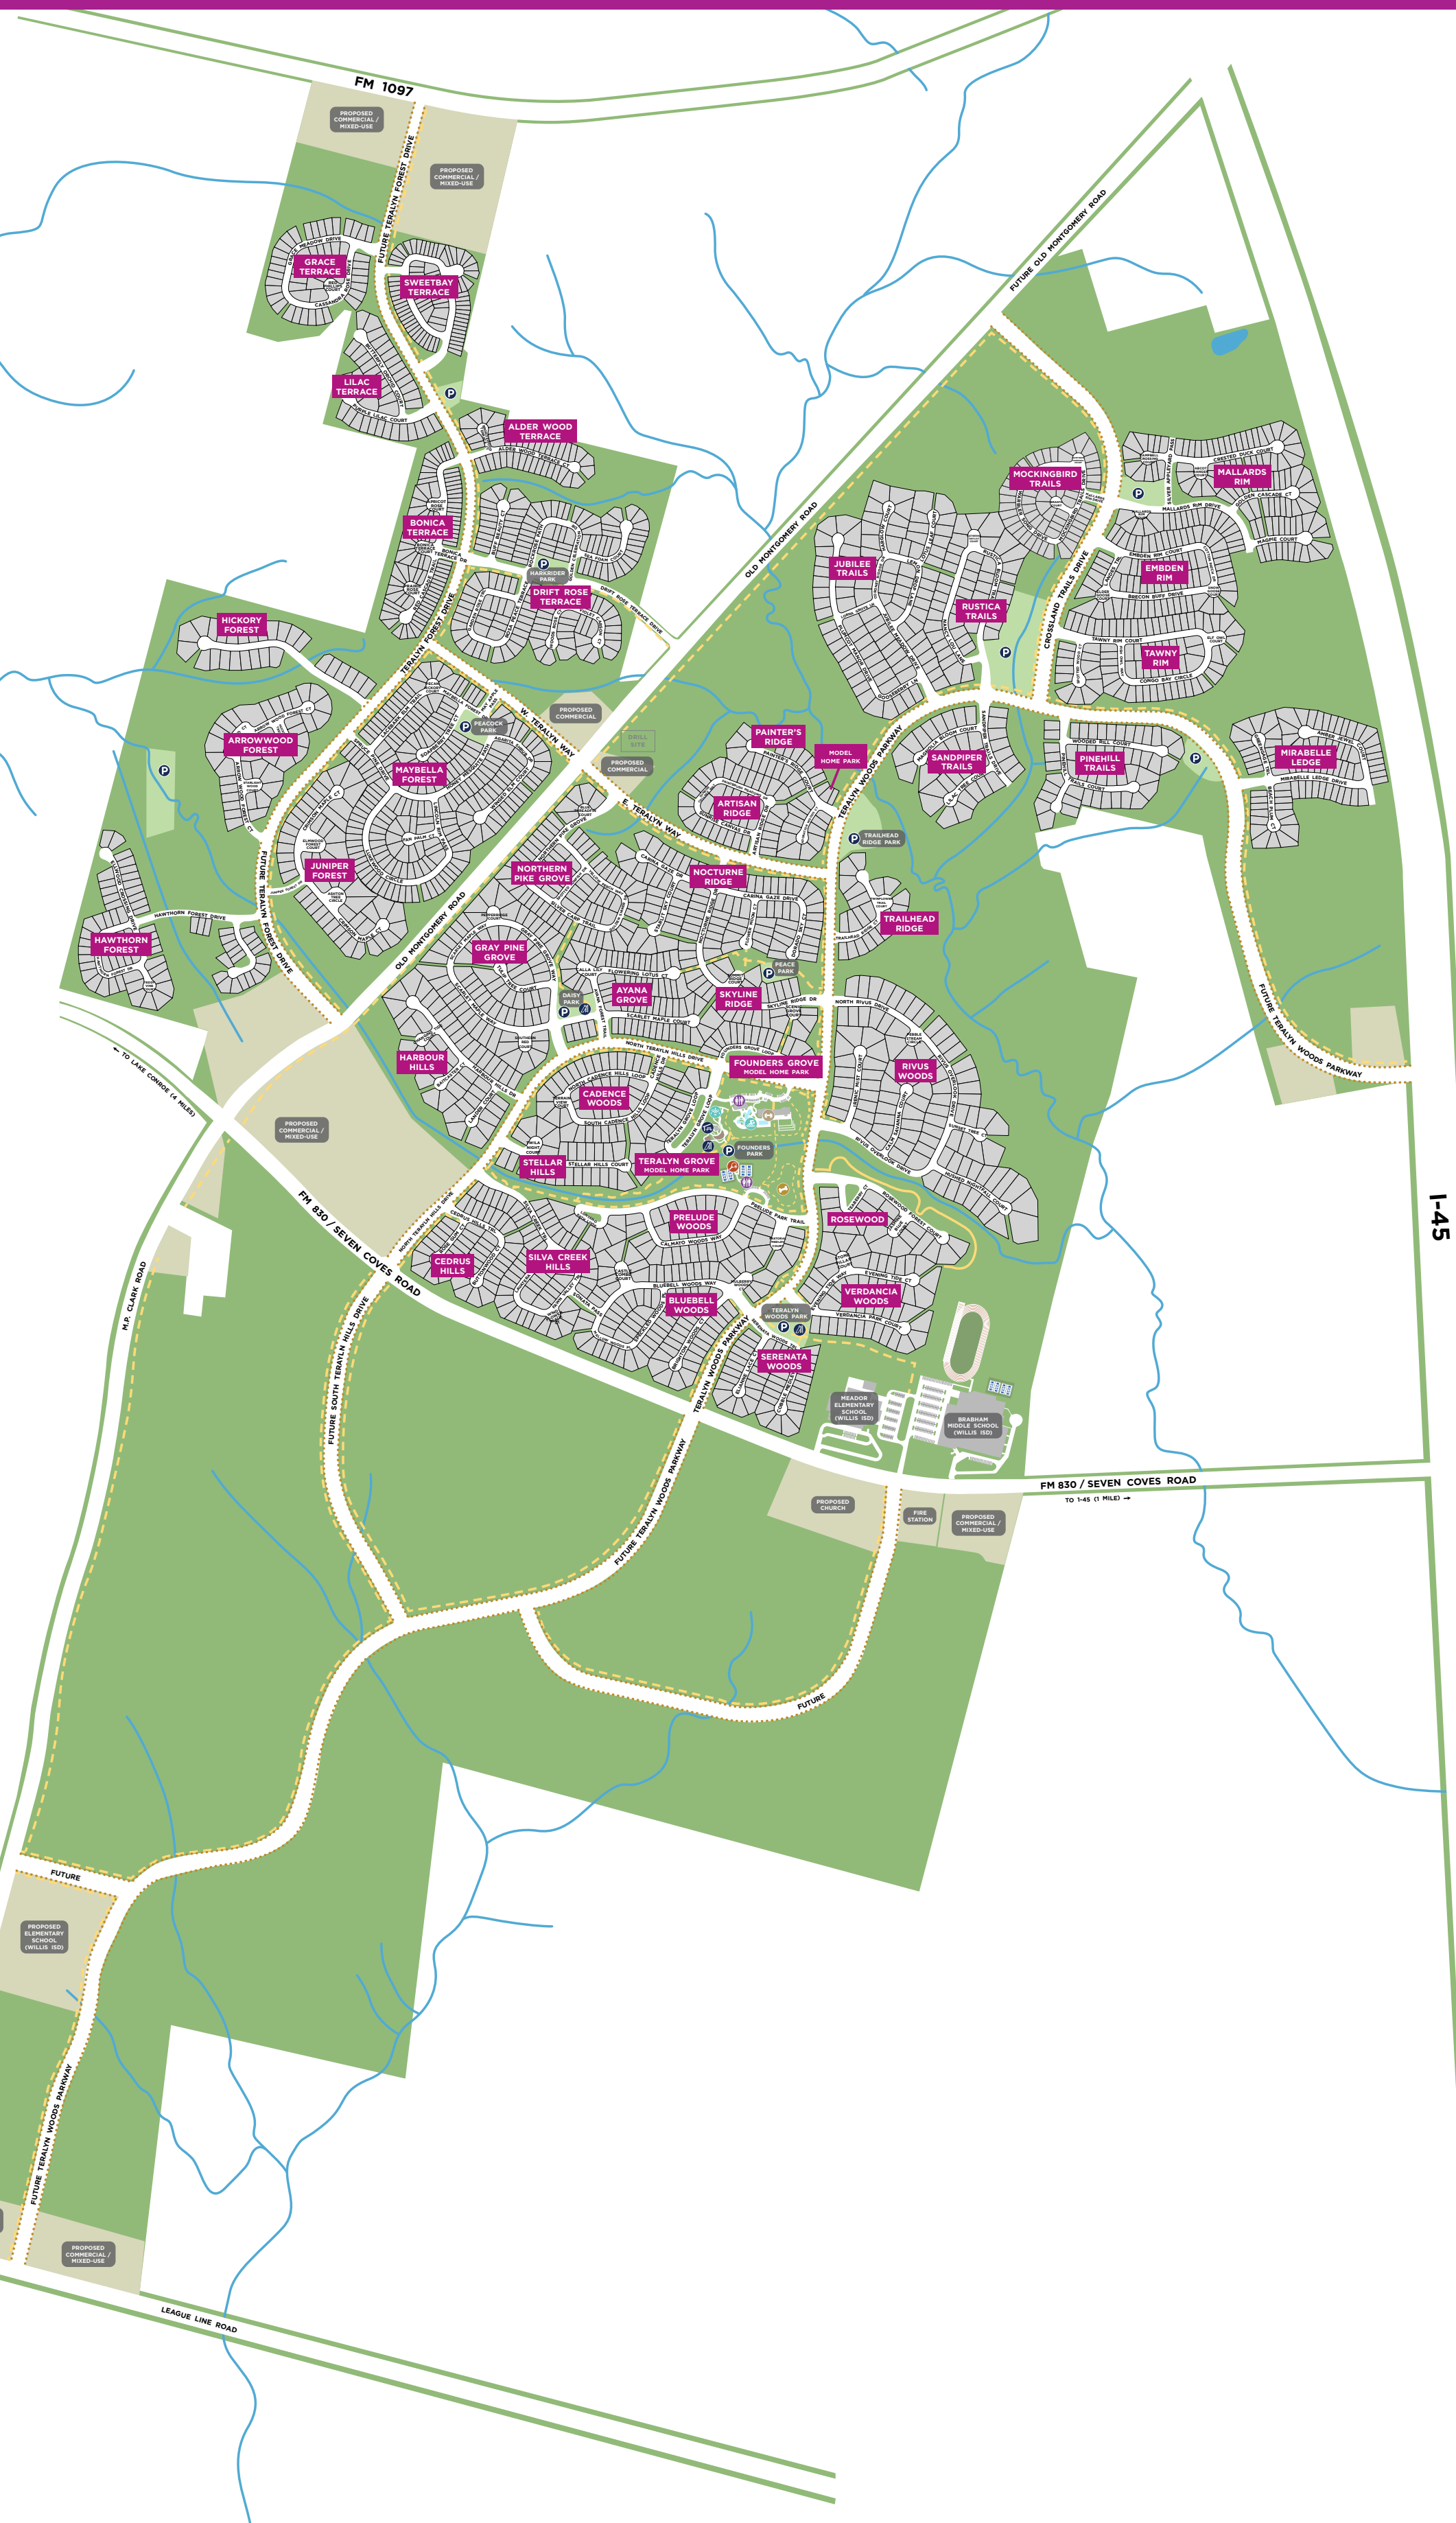

The Woodlands Hills is a 2,000-acre forested master planned community, featuring 516 acres of open space, 20 neighborhood parks, a 17-acre Village Park and an activity center with event space and fitness facility. The community will also include an extensive amount of trails for hiking and biking, in addition to dedicated bike lanes along the major collectors.

THE WOODLANDS HILLS ACTIVITY CENTER

1460 N. Teralyn Hills Drive • Willis, TX 77318

The Woodlands Hills

COMMUNITY MAP

Visit TheWoodlandsHills.com

The Woodlands Hills®

AMENITIES

-  PAVILION
-  PLAYGROUND
-  PARK
-  POOL
-  SPRAYGROUND
-  TENNIS
-  RESTROOMS
-  DOG PARK
-  GYM
-  PATHWAY
-  NATURE TRAIL
-  BIKE LANE